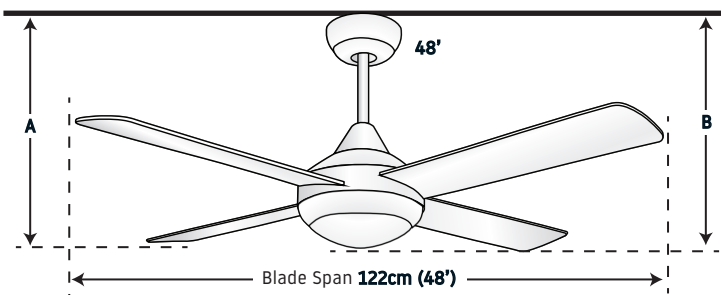

AVAILABLE IN THESE STUNNING FINISHES:

WHITE 52'

WHITE 48'

ECO SILENT DC LED COLOURS

WHITE 52'	CFFCES3LWH
WHITE 48'	CFFCES2LWH

ECO SILENT BY FANCO

- The highly efficient DC motor keeps power consumption as low as possible whilst remaining quiet in its operation
- The Eco Silent DC's quiet motor makes this a great choice fan for bedroom use
- This model of the Eco Silent comes with an integrated Warm White, 18W LED Light
- The Eco Silent DC LED ceiling fan comes complete with a 5 speed remote control (shown beside) and is reversible for summer and winter use

Model	48'	52'
Blade Span	48'(122cm)	52'(132cm)
Max Airflow	8,077m3/h	8,281m3/h
Motor Max	30W DC	
Blades	4 Timber Blades	
Speeds	5 Speed	
Operation	Remote Control	
Location	Indoor	
Blade Pitch	10 degrees	
Light Spec	18W LED, 3500K	
Raked Ceilings	Up to 17°	

DIMENSIONS

48'	A Ceiling to Blade	240mm
	B Ceiling to Base*	340mm
	C Blade Span	1220mm

*Ceiling to Base is approx to the lowest part of the motor

52'	A Ceiling to Blade	240mm
	B Ceiling to Base*	340mm
	C Blade Span	1320mm