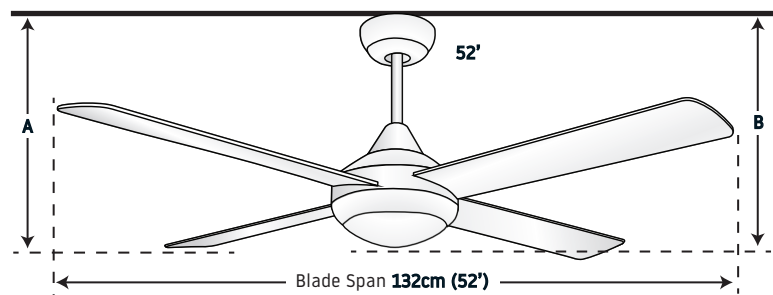

AVAILABLE IN THESE STUNNING FINISHES:

WHITE 52'

WHITE 48'

ECO SILENT DC LED COLOURS

WHITE 52'	CFFCES3LWH
WHITE 48'	CFFCES2LWH

ECO SILENT BY FANCO

- The highly efficient DC motor keeps power consumption as low as possible whilst remaining quiet in its operation
- The Eco Silent DC's quiet motor makes this a great choice fan for bedroom use
- This model of the Eco Silent comes with an integrated Warm White, 18W LED Light
- The Eco Silent DC LED ceiling fan comes complete with a 5 speed remote control (shown beside) and is reversible for summer and winter use

Model	48'	52'
Blade Span	48'(122cm)	52'(132cm)
Max Airflow	8,077m3/h	8,281m3/h
Motor Max	30W DC	
Blades	4 Timber Blades	
Speeds	5 Speed	
Operation	Remote Control	
Location	Indoor	
Blade Pitch	10 degrees	
Light Spec	18W LED, 3500K	
Raked Ceilings	Up to 17°	

DIMENSIONS

48'	A Ceiling to Blade	240mm
	B Ceiling to Base*	340mm
	C Blade Span	1220mm

*Ceiling to Base is approx to the lowest part of the motor

52'	A Ceiling to Blade	240mm
	B Ceiling to Base*	340mm
	C Blade Span	1320mm