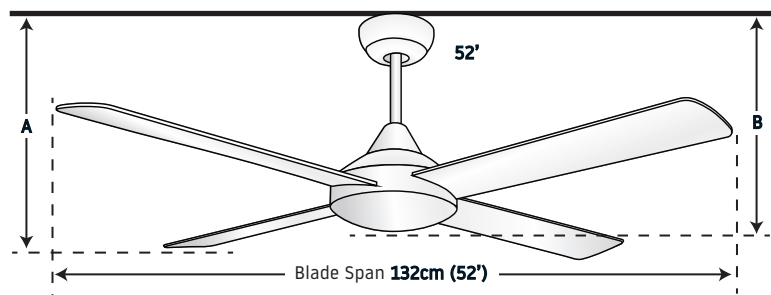

Model	48'	52'
Blade Span	48'(122cm)	52'(132cm)
Max Airflow	8,077m3/h	8,281m3/h
Motor Max	30W DC	
Blades	4 Timber Blades	
Speeds	5 Speed	
Operation	Remote Control	
Location	Indoor	
Blade Pitch	10 degrees	
RPM (High)	200	
Raked Ceilings	Up to 17°	

DIMENSIONS

48'	A Ceiling to Blade	240mm
	B Ceiling to Base*	300mm
	C Blade Span	1220mm

*Ceiling to Base is approx to the lowest part of the motor

52'	A Ceiling to Blade	240mm
	B Ceiling to Base*	300mm
	C Blade Span	1320mm