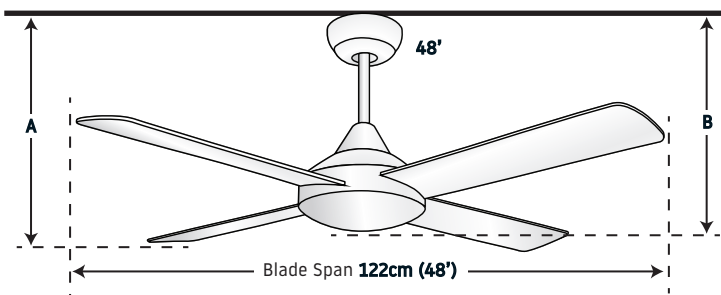

Model	48'	52'
Blade Span	48'(122cm)	52'(132cm)
Max Airflow	8,077m3/h	8,281m3/h
Motor Max	30W DC	
Blades	4 Timber Blades	
Speeds	5 Speed	
Operation	Remote Control	
Location	Indoor	
Blade Pitch	10 degrees	
RPM (High)	200	
Raked Ceilings	Up to 17°	

DIMENSIONS

48'	A Ceiling to Blade	240mm
	B Ceiling to Base*	300mm
	C Blade Span	1220mm

*Ceiling to Base is approx to the lowest part of the motor

52'	A Ceiling to Blade	240mm
	B Ceiling to Base*	300mm
	C Blade Span	1320mm