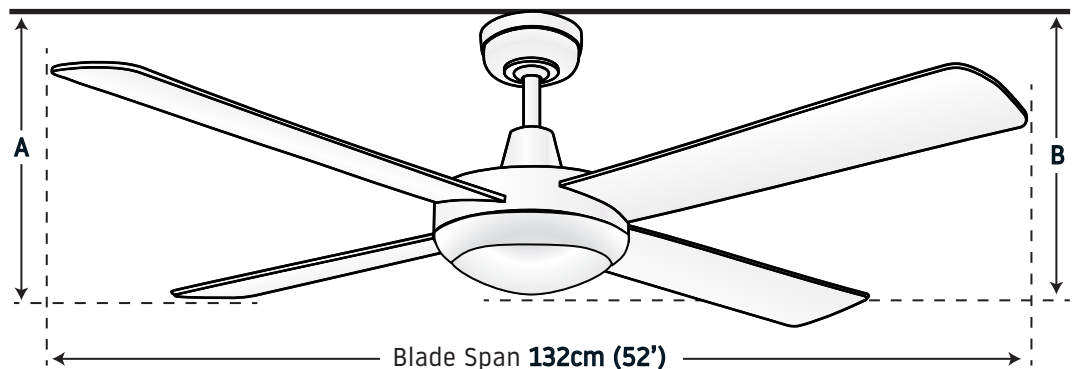

AVAILABLE IN A STUNNING WHITE FINISH:

WHITE 52'

URBAN 2 LED COLOURS

WHITE 52' CFFCU2CLDWH

URBAN 2

CCT LED BY FANCO

- The Fanco Urban 2 LED fan is a quality modern fan featuring quiet timber blades and a reversing switch for summer and winter usage.
- The fan is a great air mover and is a popular choice for living rooms and bedrooms
- The Urban 2 LED produces great light output with a 24w LED pad & features CCT (colour changing) technology meaning you can select warm white 3000k, natural white 4000k or cool white 5000k
- The Urban 2 LED comes complete with a three speed dimmable wall control as standard however a remote control is available as a separate accessory for easy operation.

DIMENSIONS

A Ceiling to Blade	265mm
B Ceiling to Base*	345mm
C Blade Span	1320mm

*Ceiling to Base is approx to the lowest part of the light

THREE YEAR IN-HOME WARRANTY

ACCESSORIES

EXTENSION ROD

Available as an additional purchase. The rod is 90cm or 180cm in length and can be used to lower the ceiling fan to the appropriate height.