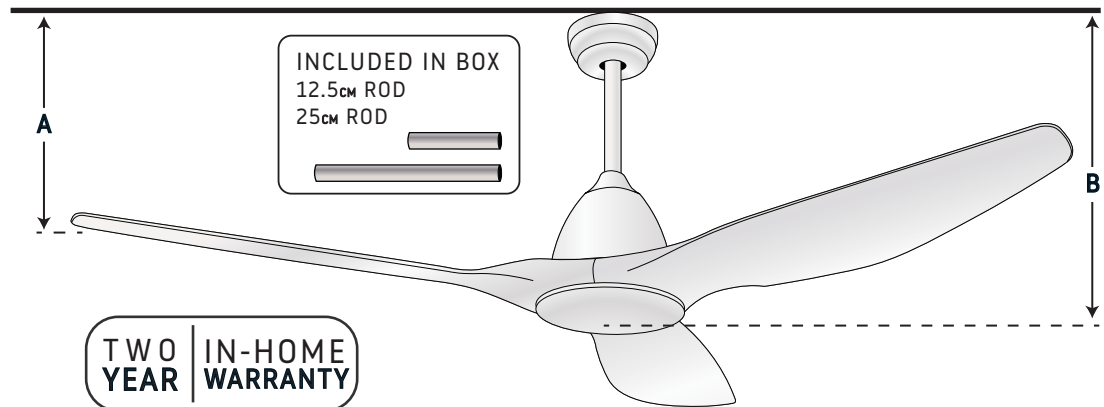

## DIMENSIONS

### WITH 12.5cm ROD

**A** Ceiling to Blade Approx **305mm**

**B** Ceiling to Base Approx\* **375mm**

### WITH 25cm ROD

**A** Ceiling to Blade Approx **430mm**

**B** Ceiling to Base Approx\* **500mm**

\*Ceiling to Base is approx to the lowest part of the light

\*Ceiling to Base is approx to the lowest part of the light