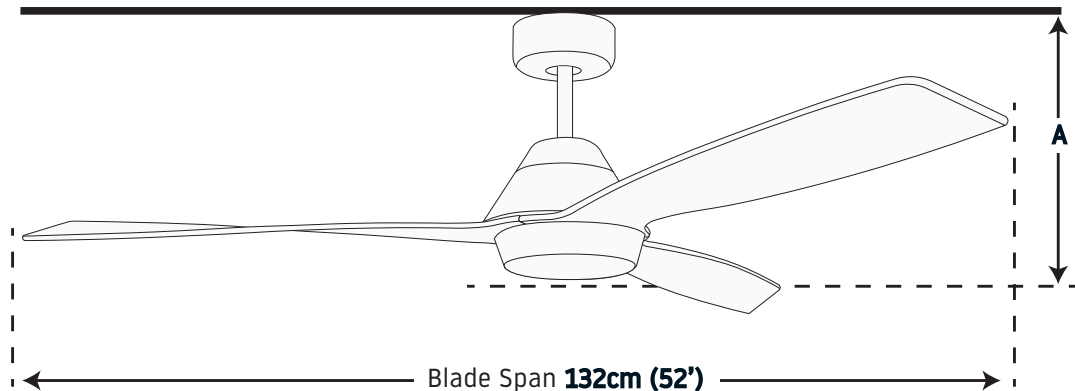

DIMENSIONS

A Ceiling to Base* **340mm**

B Blade Span **1320mm**

*Ceiling to Base is approx to the lowest part of the motor

ACCESSORIES

EXTENSION ROD

Available as an additional purchase. The rods are either 60 or 120cm in length and can be used to lower the ceiling fan to the appropriate height.