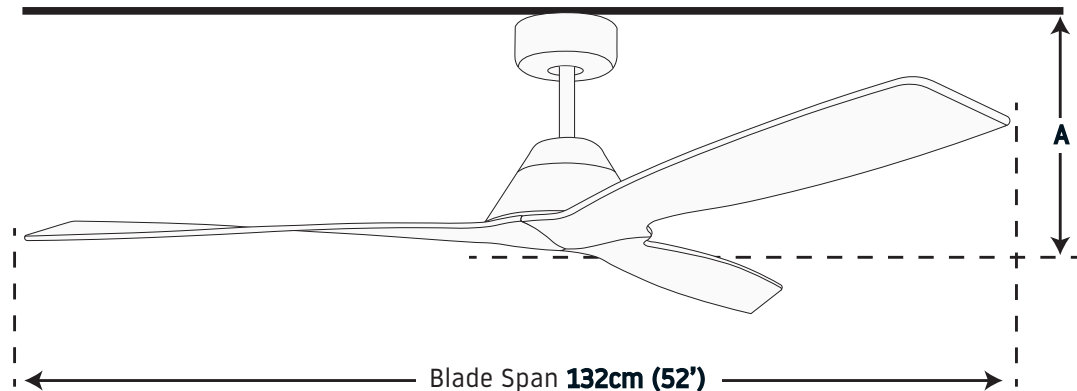

## DIMENSIONS

**A** Ceiling to Base\* **320mm**

**B** Blade Span **1320mm**

\*Ceiling to Base is approx to the lowest part of the motor