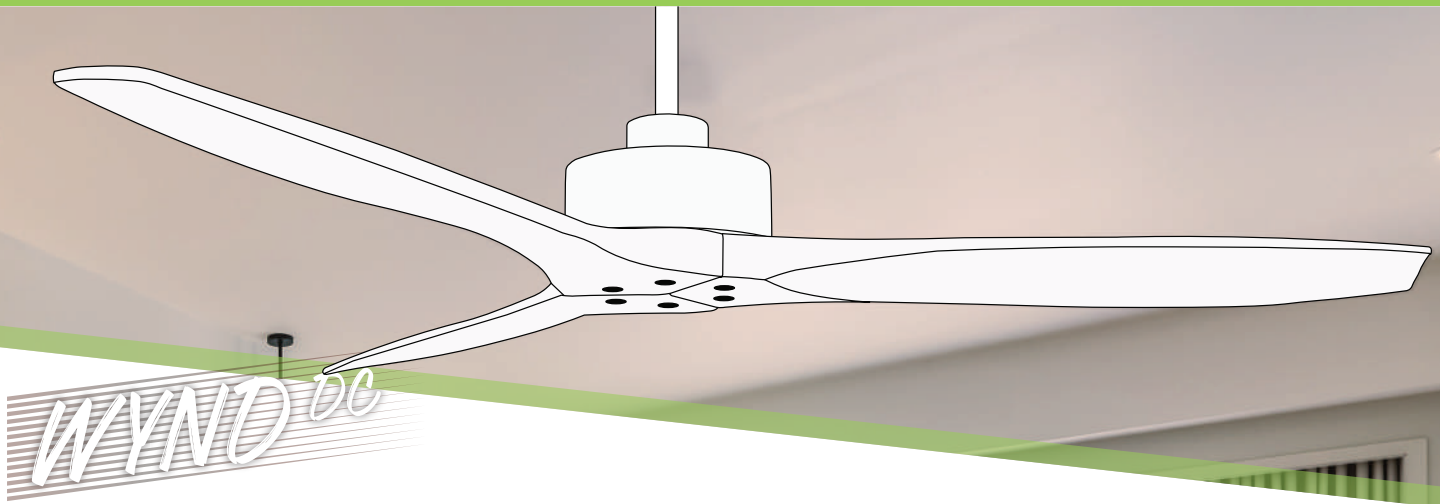

WYND DC

FANCO WYND DC

earthy design features with luxuriously hand
crafted timber blades

PERFORMANCE & QUALITY

- 54" OVERALL BLADE SPAN
- THREE PREMIUM TIMBER BLADES
- REMOTE CONTROL WITH 6 SPEED SETTINGS
- QUIET AND ENERGY EFFICIENT OPERATION
- DC MOTOR KEEPS CONSUMPTION AS LOW AS POSSIBLE

- The highly efficient DC motor keeps power consumption as low as possible whilst remaining quiet in its operation
- The fans quiet motor and aerodynamic blades make the Wynd a great choice for bedroom use
- The Wynd DC represents the elements with its solid earthy features
- The Wynd DC ceiling fan comes complete with a 6 speed remote control (shown beside) and is reversible for summer and winter use from the remote