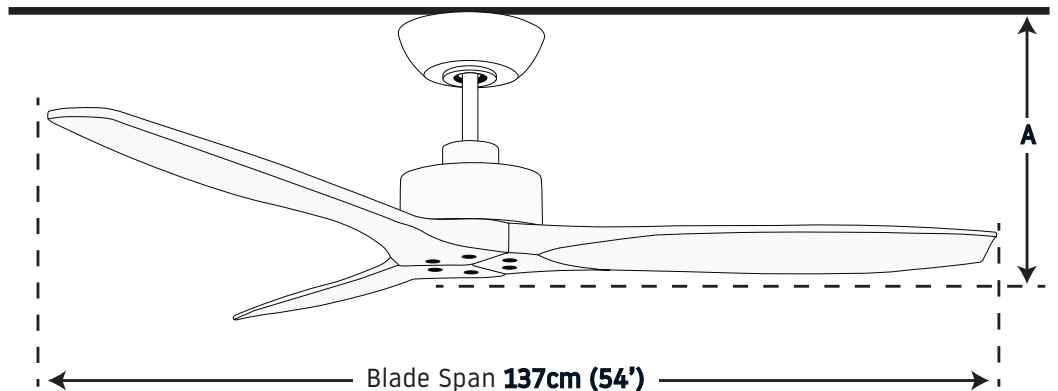

ACCESSORIES

EXTENSION ROD

Available as an additional purchase. The rod is 90cm in length, matches the motor colour and can be used to lower the ceiling fan to the appropriate height.

EXTENSION ROD COLOUR

Oil Rubbed Bronze 90cm CRFCWY90ORB

White 90cm CRFCWY90WH

Matte Black 90cm CRFCWY90MB

TWO YEAR | IN-HOME WARRANTY