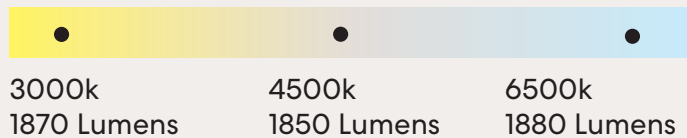

Technical Data

Install Location:	Indoor ONLY
Motor Type:	DC
Blade Material:	Plywood
Operation:	Remote Control

Reversible:	Yes (via remote)
Timer:	1H / 4H / 8H
Ceiling Mount Angle:	0-10°
Blade Pitch:	7° (Approx)

About the CCT LED Light

Light Type:	LED (18w)
Dimmable:	Yes (8 Steps)

SP13-FL003 - User Replaceable LED Light Panel. Plug in LED panel can be replaced without an electrician.

LED Light has CCT & Dimming level memory, turn your fan off / on and the same light settings will be retained

Performance

Speed	Motor Wattage	RPM	Airflow
1	4w	80	4,080 m3/hr
2	9.8w	109	6,180 m3/hr
3	15.3w	135	7,800 m3/hr
4	21.9w	159	9,300 m3/hr
5	27.7w	186	10,860 m3/hr
6	33.6w	210	12,480 m3/hr