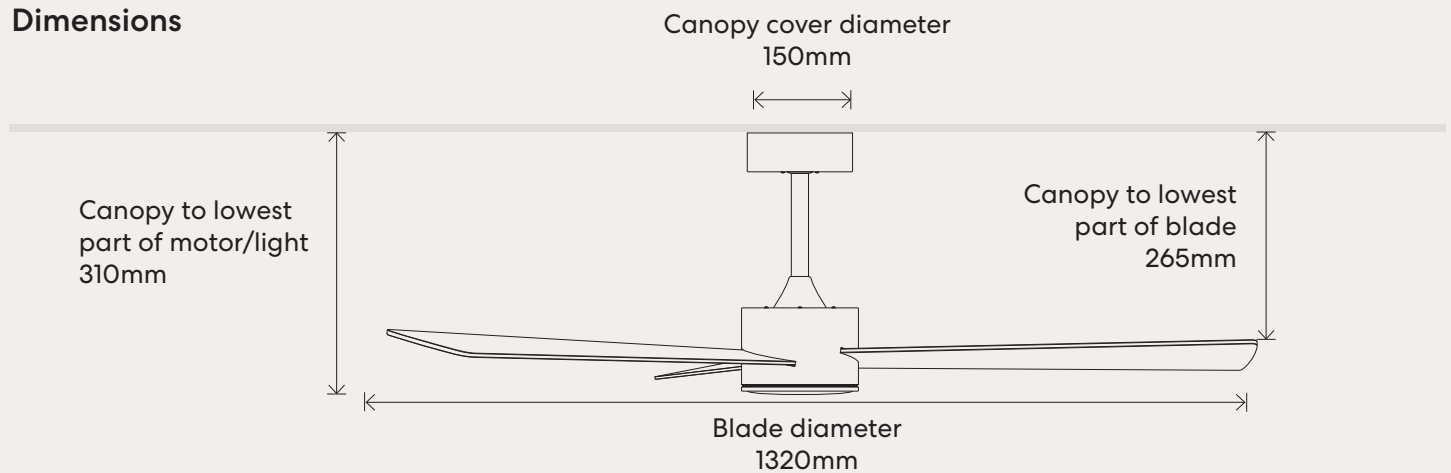

Performance

Speed	Motor Wattage	RPM	Airflow
1	4w	80	4,080 m3/hr
2	9.8w	109	6,180 m3/hr
3	15.3w	135	7,800 m3/hr
4	21.9w	159	9,300 m3/hr
5	27.7w	186	10,860 m3/hr
6	33.6w	210	12,480 m3/hr

Dimensions

Extension Rods