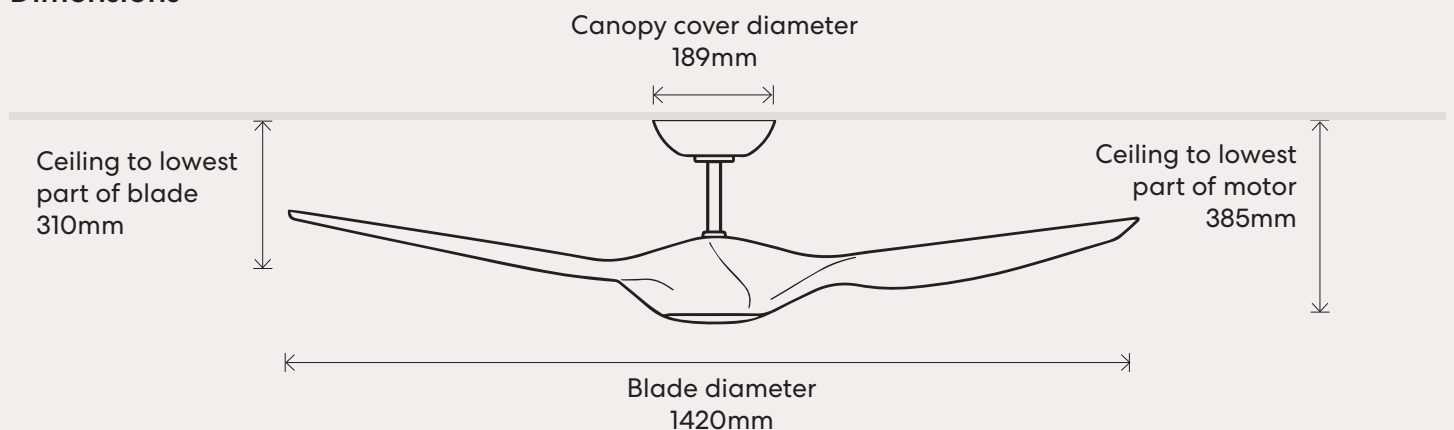

Reversible:	Yes (via remote)
Ceiling Mount Angle:	0-13°
Blade Pitch:	Highly Curved Blade

About the CCT LED Light

		
3000k 1163 Lumens	4000k 1281 Lumens	5000k 1239 Lumens

Light Type:	LED (18w)
Dimmable:	No

Performance

Speed	Motor Wattage	RPM	Airflow
1	2w	46	3,189 m3/hr
2	4w	96	6,655 m3/hr
3	8w	130	9,011 m3/hr
4	12w	147	10,190 m3/hr
5	21w	174	12,062 m3/hr
6	38w	207	14,349 m3/hr

Dimensions

Extension Rods

K503M/109A White 900mm	K503M/509A Koa 900mm	K503M/215A Black 1500mm
K503M/209A Black 900mm	K503M/115A White 1500mm	K503M/515A Koa 1500mm