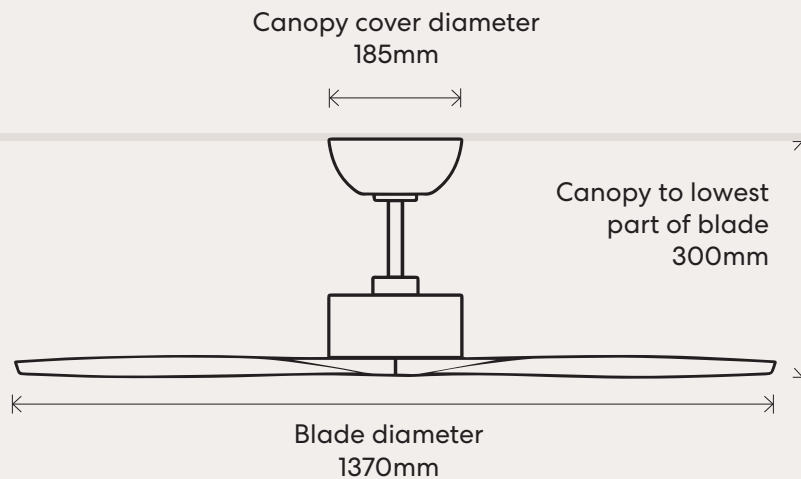

Install Location:	Indoor ONLY
Motor Type:	DC
Blade Material:	Solid Timber
Operation:	Remote Control
	Remote frequency 433 MHz

Reversible:	Yes (via remote)
Ceiling Mount Angle:	0-13°
Blade Pitch:	13° (Approx)

Performance

Speed	Motor Wattage	RPM	Airflow
1	3w	48	2,832 m3/hr
2	6w	93	5,266 m3/hr
3	9w	124	7,022 m3/hr
4	13w	145	8,211 m3/hr
5	22w	175	9,910 m3/hr
6	32w	197	11,043 m3/hr

Dimensions

Extension Rods

KOO4M/106A
Matte White 600mm