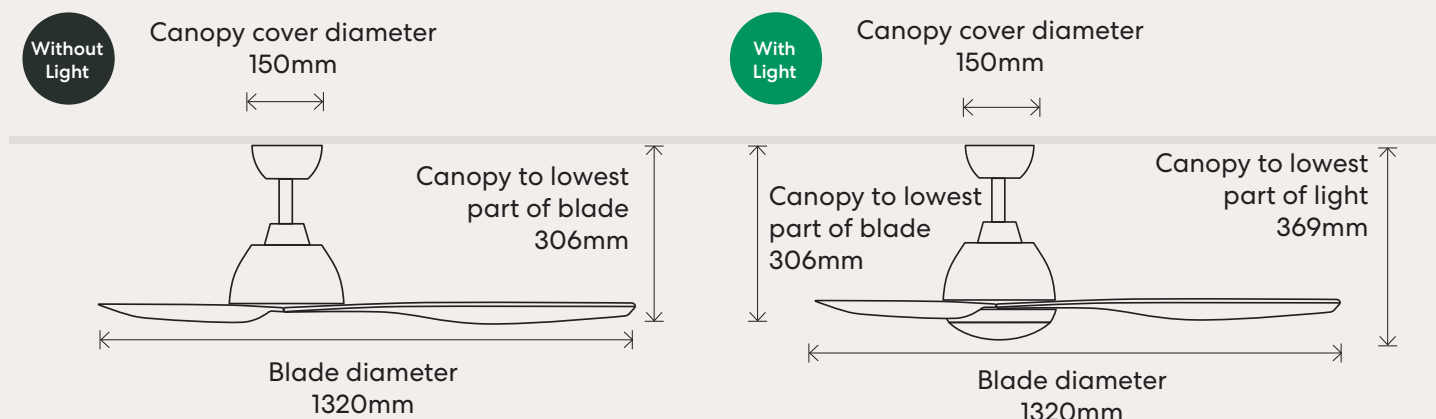

CFFCBR3ACLBL
Black
LED Light

CFFCBR3ACLBLK
Black / Koa
LED Light

52"
1320mm

5
Year

5 Year
Motor Warranty
2 year in home
+ 3 year motor
replacement

Technical Data

Install Location:	Indoor/Outdoor* & Coastal
Motor Type:	AC
Blade Material:	ABS Plastic
Operation:	Wall Control

Reversible:	Yes (via motor)
Ceiling Mount Angle:	0-20°
Blade Pitch:	12° (Approx)

About the CCT LED Light

Light Type:	LED (18w)
Dimmable:	No

Performance

Speed	Motor Wattage	RPM	Airflow
1	18w	107	4,707 m3/hr
2	34w	153	7,132 m3/hr
3	55w	197	9,732 m3/hr

Anti corrosive paint applied on all metal components & ABS blades make this fan suitable for coastal environment installation

Dimensions

Extension Rods

W-CRFCU90WH-LOOM5
White 900mm

W-CRFCU180WH-LOOM5
White 1800mm