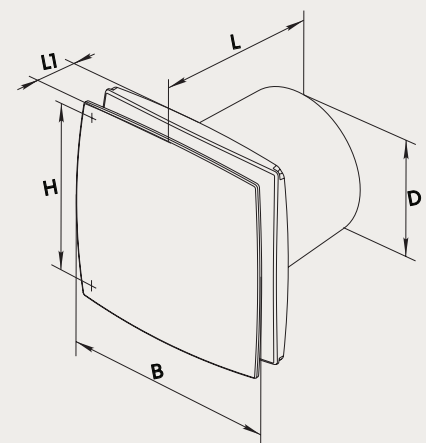

100 White:	EMVULD1WH
125 White:	EMVULD2WH
150 White:	EMVULD3WH
100 Brushed Aluminium:	EMVULD1BA
125 Brushed Aluminium:	EMVULD2BA
150 Brushed Aluminium:	EMVULD3BA

	100	125	150
Voltage	220-240	220-240	220-240
Current (A)	0.085	0.1	0.13
Power (w)	14	16	24
Noise Level dB(A)	33	34	37
Capacity (m3/hr)	88	167	265
Capacity (l/s)	24.46	46.42	73.67
Capacity (CFM)	79.51	98.36	156.08
Duct Size (mm)	100	125	150

Dimensions (mm)

Model	D	B	L	L1	H
100	100	152	126	30	120
125	125	177	135	34	140
150	150	206	154	36	165

The Chico range features a modern design with a capable exhaust fan. It is a ductable ceiling or wall mounted exhaust fan with a very modern low profile fascia, which makes it popular with interior designers and architects. The Chico includes a thin draft stopper and requires hardwiring by an electrician.