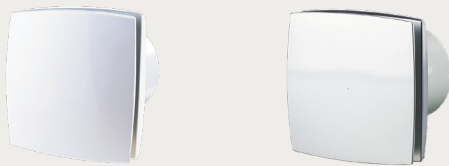

Chico Series

The compact exhaust fan with ultra modern square fascia.

IP34
Rated

Low
Profile

Modern
Design

2
Year

2 year
replacement
warranty

fanco

100 White:	EMVULD1WH
125 White:	EMVULD2WH
150 White:	EMVULD3WH
100 Brushed Aluminium:	EMVULD1BA
125 Brushed Aluminium:	EMVULD2BA
150 Brushed Aluminium:	EMVULD3BA

	100	125	150
Voltage	220-240	220-240	220-240
Current (A)	0.085	0.1	0.13
Power (w)	14	16	24
Noise Level dB(A)	33	34	37
Capacity (m3/hr)	88	167	265
Capacity (l/s)	24.46	46.42	73.67
Capacity (CFM)	79.51	98.36	156.08
Duct Size (mm)	100	125	150

Dimensions (mm)

Model	D	B	L	L1	H
100	100	152	126	30	120
125	125	177	135	34	140
150	150	206	154	36	165

The Chico range features a modern design with a capable exhaust fan. It is a ductable ceiling or wall mounted exhaust fan with a very modern low profile fascia, which makes it popular with interior designers and architects. The Chico includes a thin draft stopper and requires hardwiring by an electrician.