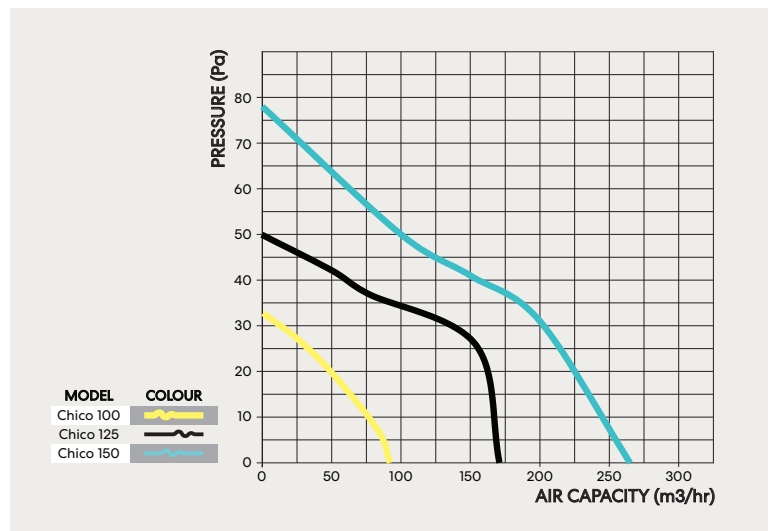

100 White:	EMVULD1WH
125 White:	EMVULD2WH
150 White:	EMVULD3WH
100 Brushed Aluminium:	EMVULD1BA
125 Brushed Aluminium:	EMVULD2BA
150 Brushed Aluminium:	EMVULD3BA

	100	125	150
Voltage	220-240	220-240	220-240
Current (A)	0.085	0.1	0.13
Power (w)	14	16	24
Noise Level dB(A)	33	34	37
Capacity (m3/hr)	88	167	265
Capacity (l/s)	24.46	46.42	73.67
Capacity (CFM)	79.51	98.36	156.08
Duct Size (mm)	100	125	150