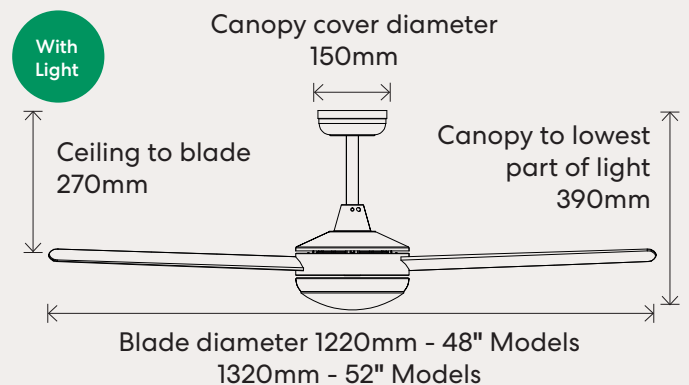

CFFCES33LWH
White 52"
LED Light
Remote

48"
1220mm

52"
1320mm

RECOMMENDED
CHOICE
February 2021

5
Year
5 Year
Motor Warranty
2 year in home
+ 3 year motor
replacement

Technical Data

Install Location:	Indoor
Motor Type:	DC
Blade Material:	Timber
Operation:	Wall Control Remote

48" Remote

Speed	Wattage	RPM	Airflow
1	3.6w	60	3,061 m3/hr
2	4.5w	90	4,253 m3/hr
3	6.7w	125	5,608 m3/hr
4	9.4w	161	6,997 m3/hr
5	14.1w	183	8,079 m3/hr
6	19.4w	215	9,601 m3/hr

52" Remote

Speed	Wattage	RPM	Airflow
1	5w	60	3,911 m3/hr
2	7w	90	5,242 m3/hr
3	10w	122	6,394 m3/hr
4	16w	151	7,454 m3/hr
5	25w	185	9,202 m3/hr
6	35w	215	11,060 m3/hr

52" Wall Control

Speed	Wattage	RPM	Airflow
1	7w	90	5,256 m3/hr
2	9.5w	115	6,156 m3/hr
3	13.5w	140	7,038 m3/hr
4	20.6w	165	8,473 m3/hr
5	26.2w	190	9,474 m3/hr
6	35w	215	11,060 m3/hr

Dimensions

Extension Rods