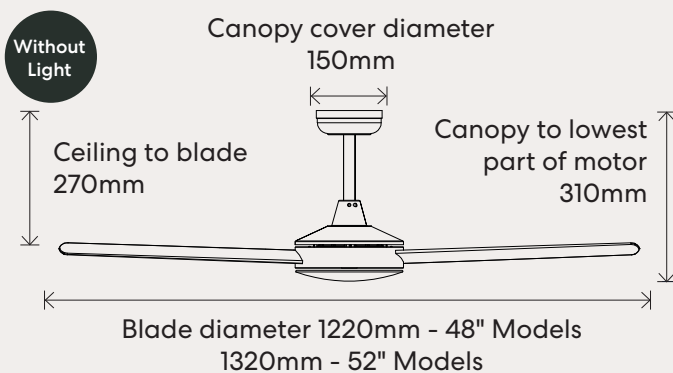

CFFCES33LWH
White 52"
LED Light
Remote

48"
1220mm

52"
1320mm

RECOMMENDED
CHOICE
February 2021

5
Year
5 Year
Motor Warranty
2 year in home
+ 3 year motor
replacement

Technical Data

Install Location:	Indoor
Motor Type:	DC
Blade Material:	Timber
Operation:	Wall Control Remote

48" Remote

Speed	Wattage	RPM	Airflow
1	3.6w	60	3,061 m3/hr
2	4.5w	90	4,253 m3/hr
3	6.7w	125	5,608 m3/hr
4	9.4w	161	6,997 m3/hr
5	14.1w	183	8,079 m3/hr
6	19.4w	215	9,601 m3/hr

52" Remote

Speed	Wattage	RPM	Airflow
1	5w	60	3,911 m3/hr
2	7w	90	5,242 m3/hr
3	10w	122	6,394 m3/hr
4	16w	151	7,454 m3/hr
5	25w	185	9,202 m3/hr
6	35w	215	11,060 m3/hr

52" Wall Control

Speed	Wattage	RPM	Airflow
1	7w	90	5,256 m3/hr
2	9.5w	115	6,156 m3/hr
3	13.5w	140	7,038 m3/hr
4	20.6w	165	8,473 m3/hr
5	26.2w	190	9,474 m3/hr
6	35w	215	11,060 m3/hr

Dimensions

Extension Rods