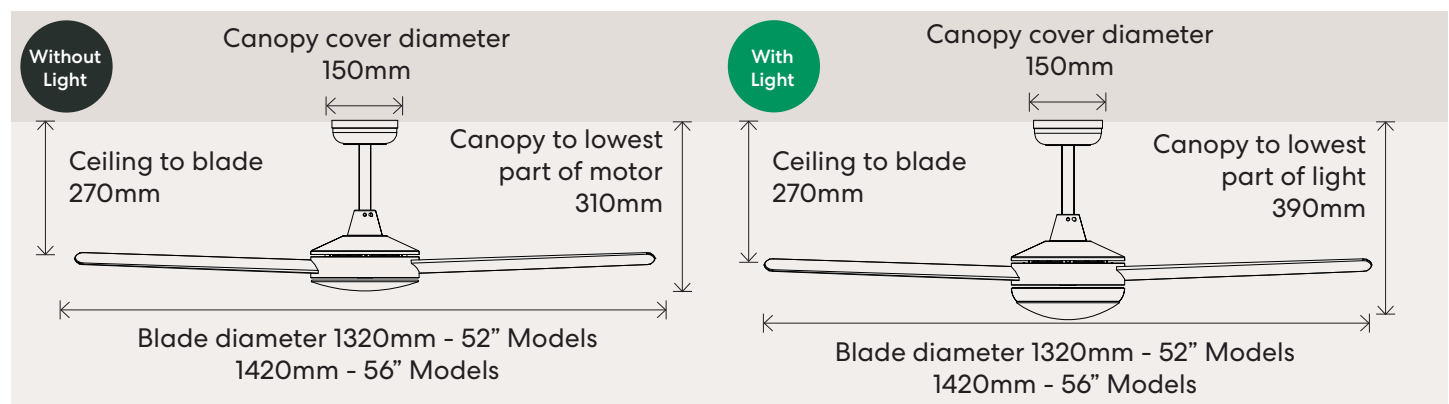

Technical Data

Key Details

Install Location:	Indoor / Outdoor* & Coastal	Reversible Remote / Smart:	Yes
Motor Type:	DC	Reversible Wall Control:	No
Blade Material:	ABS Plastic	Ceiling Mount Angle:	0-15°
Operation:	Wall Control | SMART/Remote	Blade Pitch:	13° (Approx)
		Timer:	1-9 Hour

About the LED Light

Light Temperature:

CCT (3000, 4200, 5000k)

2000k

6000k

Light Type:	LED (18w)
Lumens 3000k:	1300
Lumens 4200k:	1600
Lumens 5000k:	1500
Dimmable:	Yes (8 Steps)

User Replaceable LED Light Panel

Plug in LED panel can be replaced without an electrician.

LED Light has CCT & Dimming level memory, turn your fan off / on and the same light settings will be retained

52" SMART / Remote

Speed	Wattage	RPM	Airflow
1	5w	60	3,911 m3/hr
2	7w	88	5,242 m3/hr
3	10w	116	6,394 m3/hr
4	16w	151	7,454 m3/hr
5	25w	185	9,202 m3/hr
6	35w	215	11,060 m3/hr

56" SMART / Remote

Speed	Wattage	RPM	Airflow
1	5w	60	5,631 m3/hr
2	7w	88	6,953 m3/hr
3	10w	116	8,824 m3/hr
4	15w	145	10,630 m3/hr
5	24w	174	13,874 m3/hr
6	35w	200	15,639 m3/hr

52" Wall Control

Speed	Wattage	RPM	Airflow
1	7w	90	5,256 m3/hr
2	9.5w	115	6,156 m3/hr
3	13.5w	140	7,038 m3/hr
4	20.6w	165	8,473 m3/hr
5	26.2w	190	9,474 m3/hr
6	35w	215	11,060 m3/hr

56" Wall Control

Speed	Wattage	RPM	Airflow
1	7.2w	90	7,069 m3/hr
2	9.8w	112	8,648 m3/hr
3	13.7w	136	9,563 m3/hr
4	18.5w	156	11,956 m3/hr
5	25.8w	178	14,021 m3/hr
6	35w	200	15,639 m3/hr

Dimensions

Accessories

W-CRFCMK90WH
90cm Extension Rod - White

W-CRFCMK150WH
150cm Extension Rod - White

SP-CFFCESD-LEDMOD
Replacement LED
Light Panel

W-CRFCMK90BL
90cm Extension Rod - Black

W-CRFCMK150BL
150cm Extension Rod - Black

*Must be an enclosed outdoor area min 1.5m from edge of eave/roof, fully shielded from wind, rain & direct sunlight.
Remote frequency 2.4 GHz.