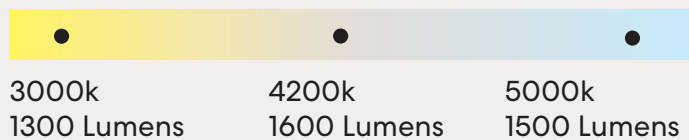

Technical Data

Install Location:	Indoor / Outdoor* & Coastal
Motor Type:	DC
Blade Material:	ABS Plastic
Operation:	Wall Control | SMART/Remote Remote frequency 2.4 GHz.

Reversible Remote / Smart:	Yes
Reversible Wall Control:	No
Ceiling Mount Angle:	0-15°
Blade Pitch:	17° (Approx)
Timer:	1-9 Hour

About the CCT LED Light

Light Type:	LED (18w)
Dimmable:	Yes (8 Steps)

SP13-MK004 - User Replaceable LED Light Panel. Plug in LED panel can be replaced without an electrician.

LED Light has CCT & Dimming level memory, turn your fan off / on and the same light settings will be retained

52" Models SMART/Remote Models

Speed	Motor Wattage	RPM	Airflow
1	5.3w	60	3,240 m3/hr
2	6.5w	88	5,760 m3/hr
3	8.8w	116	7,561 m3/hr
4	13.1w	145	9,829 m3/hr
5	18.5w	174	12,277 m3/hr
6	25.3w	200	13,862 m3/hr

64" Models SMART/Remote Models

Speed	Motor Wattage	RPM	Airflow
1	4.9w	60	6,913 m3/hr
2	7.1w	88	8,821 m3/hr
3	11.6w	116	10,881 m3/hr
4	18.6w	145	13,988 m3/hr
5	30w	174	17,376 m3/hr
6	45w	190	19,010 m3/hr

52" Models Wall Control

Speed	Motor Wattage	RPM	Airflow
1	6.8w	90	5,841 m3/hr
2	8.5w	112	7,410 m3/hr
3	11.9w	134	8,651 m3/hr
4	14.2w	156	10,386 m3/hr
5	19.5w	178	12,719 m3/hr
6	25.3w	200	13,862 m3/hr

64" Models Wall Control

Speed	Motor Wattage	RPM	Airflow
1	7.2w	90	8,865 m3/hr
2	10.8w	110	10,136 m3/hr
3	16.7w	130	12,451 m3/hr
4	19.1w	150	14,537 m3/hr
5	29.5w	170	17,249 m3/hr
6	45w	190	19,010 m3/hr