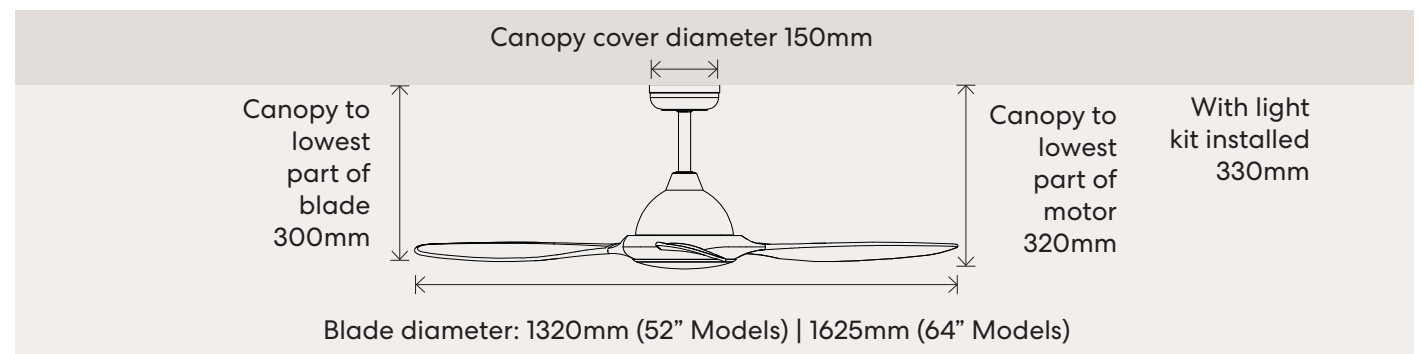

Install Location:	Indoor / Outdoor* & Coastal	Reversible Remote / Smart:	Yes
Motor Type:	DC	Reversible Wall Control:	No
Blade Material:	ABS Plastic	Ceiling Mount Angle:	0-15°
Operation:	Wall Control | SMART/Remote	Blade Pitch:	17° (Approx)
		Timer:	1-9 Hour

About the LED Light

Light Temp: CCT (3000, 4200, 5000k)

2000k

6000k

Light Type: LED (18w)

Lumens 3000k: 1300

Lumens 4200k: 1600

Lumens 5000k: 1500

Dimmable: Yes (8 Steps)

User Replaceable LED Light Panel

Plug in LED panel can be replaced without an electrician.

LED Light has CCT & Dimming level memory, turn your fan off / on and the same light settings will be retained

52" Models SMART/Remote Models

Speed	Motor Wattage	RPM	Airflow
1	5.3w	60	3,240 m3/hr
2	6.5w	88	5,760 m3/hr
3	8.8w	116	7,561 m3/hr
4	13.1w	145	9,829 m3/hr
5	18.5w	174	12,277 m3/hr
6	25.3w	200	13,862 m3/hr

64" Models SMART/Remote Models

Speed	Motor Wattage	RPM	Airflow
1	4.9w	60	6,913 m3/hr
2	7.1w	88	8,821 m3/hr
3	11.6w	116	10,881 m3/hr
4	18.6w	145	13,988 m3/hr
5	30w	174	17,376 m3/hr
6	45w	190	19,010 m3/hr

52" Models Wall Control

Speed	Motor Wattage	RPM	Airflow
1	6.8w	90	5,841 m3/hr
2	8.5w	112	7,410 m3/hr
3	11.9w	134	8,651 m3/hr
4	14.2w	156	10,386 m3/hr
5	19.5w	178	12,719 m3/hr
6	25.3w	200	13,862 m3/hr

64" Models Wall Control

Speed	Motor Wattage	RPM	Airflow
1	7.2w	90	8,865 m3/hr
2	10.8w	110	10,136 m3/hr
3	16.7w	130	12,451 m3/hr
4	19.1w	150	14,537 m3/hr
5	29.5w	170	17,249 m3/hr
6	45w	190	19,010 m3/hr

Dimensions

Accessories

White Rods
W-CRFCMK90WH
90cm Extension Rod

Black Rods
W-CRFCMK90BL
90cm Extension Rod

Bronze Rods
W-CRFCMK90BR
90cm Extension Rod

SP-CFFCHZ2-LEDMOD
Replacement LED
Light Panel

W-CRFCMK150WH
150cm Extension Rod

W-CRFCMK150BL
150cm Extension Rod

W-CRFCMK150BR
150cm Extension Rod

*Must be an enclosed outdoor area min 1.5m from edge of eave/roof, fully shielded from wind, rain & direct sunlight.