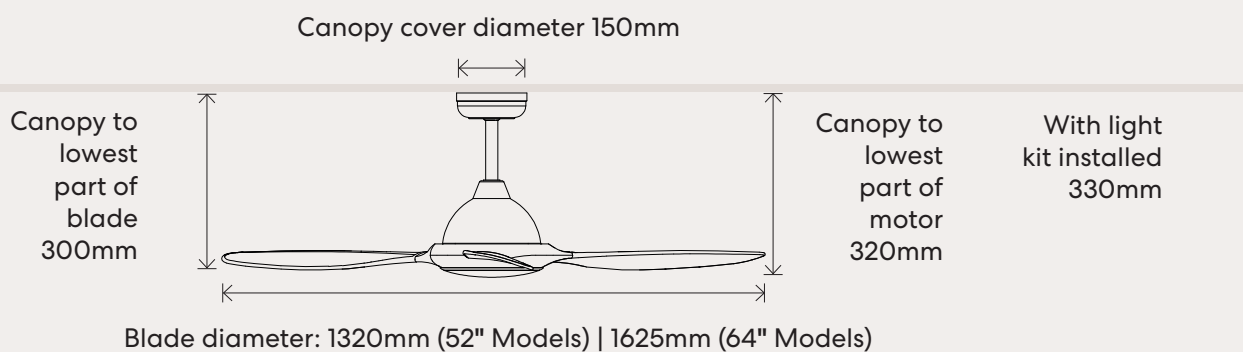

## 64" Models SMART/Remote Models

Speed	Motor Wattage	RPM	Airflow
1	4.9w	60	6,913 m3/hr
2	7.1w	88	8,821 m3/hr
3	11.6w	116	10,881 m3/hr
4	18.6w	145	13,988 m3/hr
5	30w	174	17,376 m3/hr
6	45w	190	19,010 m3/hr

## Dimensions