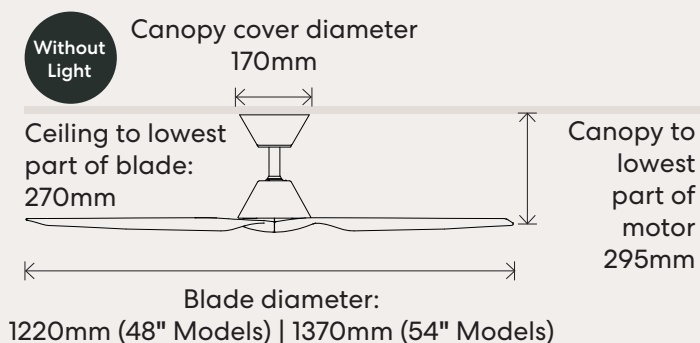

## Performance 54" Models SMART/Remote

Speed	Motor Wattage	RPM	Airflow
1	3.4w	60	3,420 m3/hr
2	4.6w	88	4,644 m3/hr
3	6.8w	116	6,049 m3/hr
4	10w	145	7,021 m3/hr
5	15.2w	174	8,641 m3/hr
6	22.5w	200	10,801 m3/hr

## Dimensions