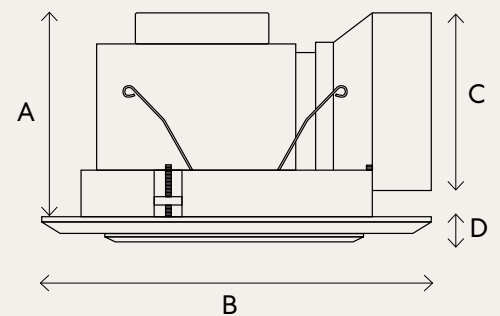

Dimensions (mm)

Model	A	B	C	D	Cutout
250	194	325	150	28	290

Minimum install depth 220mm

Luna features a round fascia - Metro is square.