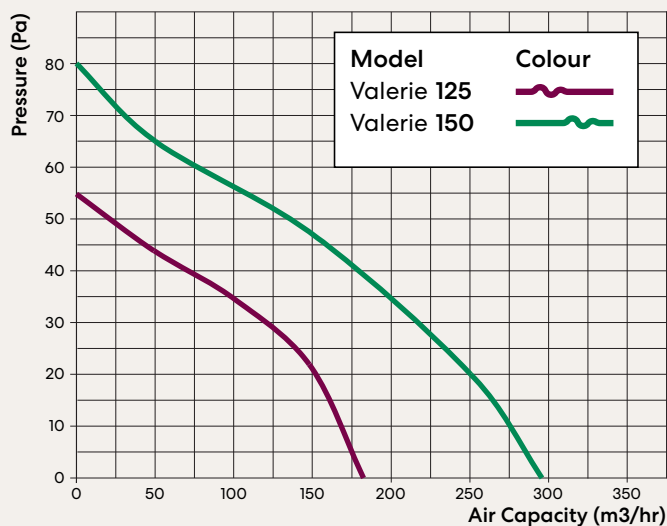

Valerie Series

A high quality window mounted fan designed for domestic use. Most commonly installed in bathrooms and kitchens & available in two sizes.

IP24
Rated

ABS
Plastic

2
Year

2 year
replacement
warranty

Valerie 125: EWWUMA1

Valerie 150: EWWUMA2

The Valerie can also be installed on a wall and may actually be well suited to wall installation with limited cavity space. If you intend to use this fan as a wall mounted fan the easiest thing to do is to discard the provided rear and replace this with a more suitable external vent.

	Valerie 125	Valerie 150
Voltage	220-240	220-240
Current (A)	0.1	0.13
Power (w)	22	26
Noise Level dB(A)	35	41
RPM (min-1)	2400	2400
Capacity (m³/hr)	185	295
Capacity (l/s)	51.43	82.01
Capacity (CFM)	108.96	173.75
Wall Hole Size (mm)	130	155
Window Hole Size (mm)	150-160	175-194
Protection Rating	IP24	IP24

This fan requires hard-wiring by an electrician.