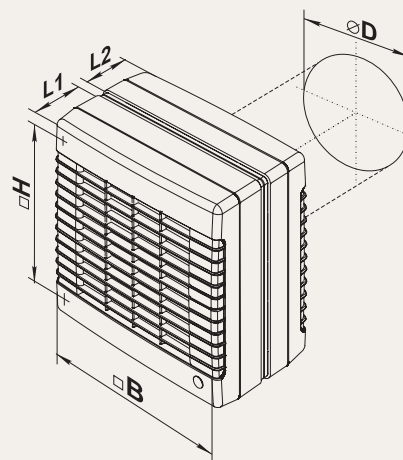

Valerie 125: EWWUMA1

Valerie 150: EWWUMA2

The Valerie can also be installed on a wall and may actually be well suited to wall installation with limited cavity space. If you intend to use this fan as a wall mounted fan the easiest thing to do is to discard the provided rear and replace this with a more suitable external vent.

|                               | Valerie 125 | Valerie 150 |
|-------------------------------|-------------|-------------|
| Voltage                       | 220-240     | 220-240     |
| Current (A)                   | 0.1         | 0.13        |
| Power (w)                     | 22          | 26          |
| Noise Level dB(A)             | 35          | 41          |
| RPM (min-1)                   | 2400        | 2400        |
| Capacity (m <sup>3</sup> /hr) | 185         | 295         |
| Capacity (l/s)                | 51.43       | 82.01       |
| Capacity (CFM)                | 108.96      | 173.75      |
| Wall Hole Size (mm)           | 130         | 155         |
| Window Hole Size (mm)         | 150-160     | 175-194     |
| Protection Rating             | IP24        | IP24        |

## Dimensions (mm)

| Model | D   | B   | L1 | L2 | H   |
|-------|-----|-----|----|----|-----|
| 125   | 125 | 190 | 58 | 53 | 173 |
| 150   | 150 | 212 | 66 | 60 | 195 |