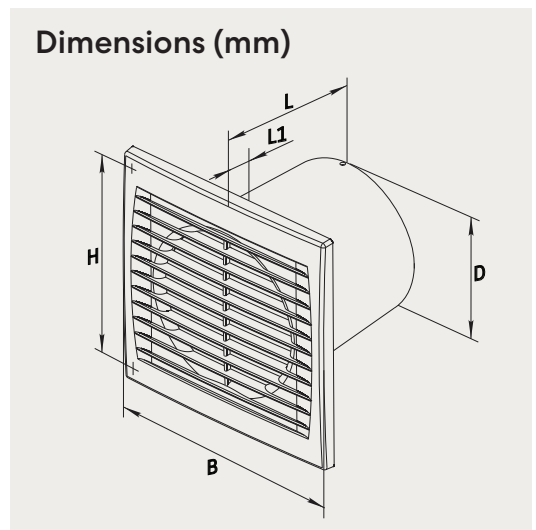

- 100: EMVUSS1
- 125: EMVUSS2
- 150: EMVUSS3

	100	125	150
Voltage	220-240	220-240	220-240
Current (A)	0.085	0.1	0.13
Power (w)	14	16	24
Noise Level dB(A)	34	35	38
Capacity (m ³ /hr)	95	180	292
Capacity (l/s)	26.41	50.04	81.17
Capacity (CFM)	79.51	106.02	171.98
Duct Size (mm)	100	125	150