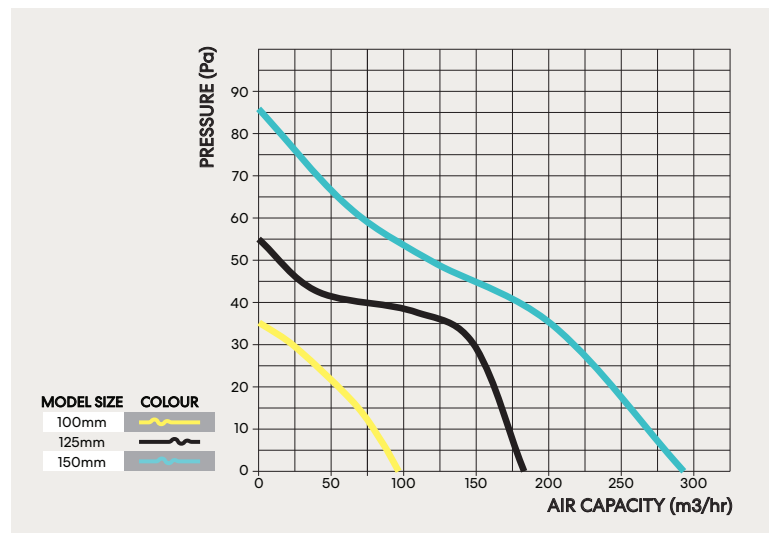

- 100: EMVUSS1
- 125: EMVUSS2
- 150: EMVUSS3

	100	125	150
Voltage	220-240	220-240	220-240
Current (A)	0.085	0.1	0.13
Power (w)	14	16	24
Noise Level dB(A)	34	35	38
Capacity (m ³ /hr)	95	180	292
Capacity (l/s)	26.41	50.04	81.17
Capacity (CFM)	79.51	106.02	171.98
Duct Size (mm)	100	125	150