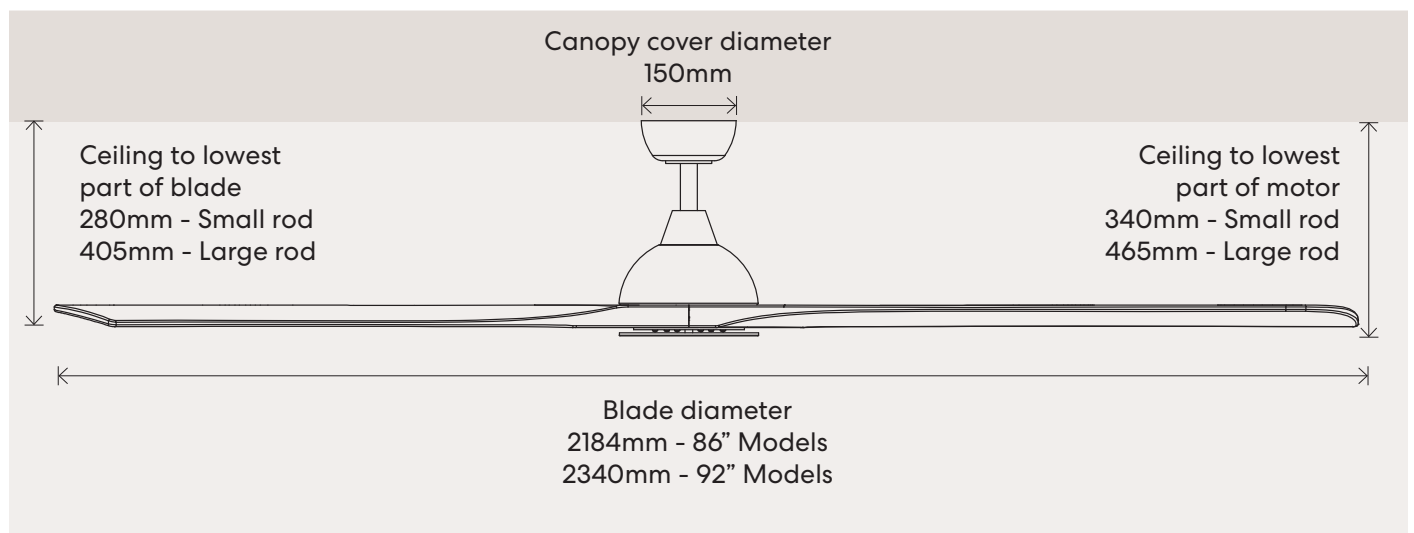

Key Details:

Install Location:	Indoor/Outdoor* & Coastal	Reversible:	Yes (via remote)
Motor Type:	DC	Timer:	1H / 4H / 8H
Blade Material:	Solid Timber	Ceiling Mount Angle:	0-15°
Operation:	Remote Control	Blade Pitch:	10° (Approx)

Anti corrosive paint applied on all metal components & waterproof sealer on solid timber blades

Performance 86" Models

Speed	Motor Wattage	RPM
1	12w	84
2	15.8w	93
3	19.5w	99
4	34.8w	120
5	53.8w	138

Performance 92" Models

Speed	Motor Wattage	RPM
1	13w	79
2	17w	86
3	20.7w	93
4	35.7w	110
5	54.5w	126

Dimensions

Supplied with two extension rods in box select from 150mm or 275mm
*Must be an enclosed outdoor area min 1.5m from edge of eave/roof, fully shielded from wind, rain & direct sunlight.