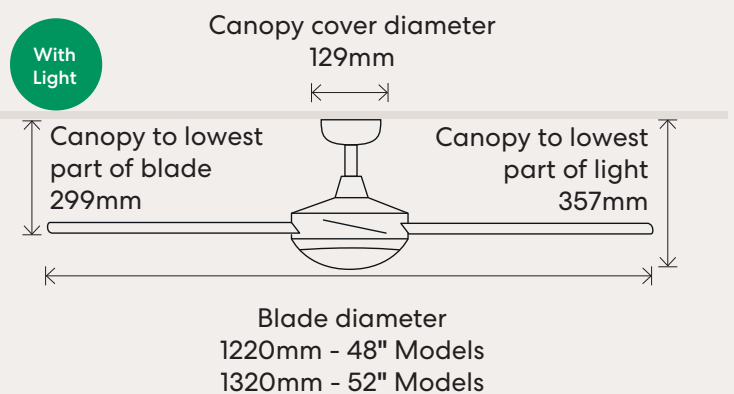

Reversible:	Yes (via motor)
Ceiling Mount Angle:	0-15°
Blade Pitch:	13° (Approx)

If installed with remote control the fan is suitable for flat ceilings only.

About the Light

Light Type:	E27
Number of Globes:	2
Dimmable:	No

Globes are not included. Globes can be max 40 watts each.

Performance 48" Models

Speed	Motor Wattage	RPM	Airflow
1	16w	130	4,860 m3/hr
2	30w	180	6,480 m3/hr
3	55w	230	10,800 m3/hr

Performance 52" Models

Speed	Motor Wattage	RPM	Airflow
1	16w	120	5,400m3/hr
2	31w	170	7,200 m3/hr
3	55w	220	12,000 m3/hr

Dimensions

Extension Rods

CRADAC90WH
White 900mm

CRADAC90MB
Black 900mm

Remote

CCADRf1
Remote Control