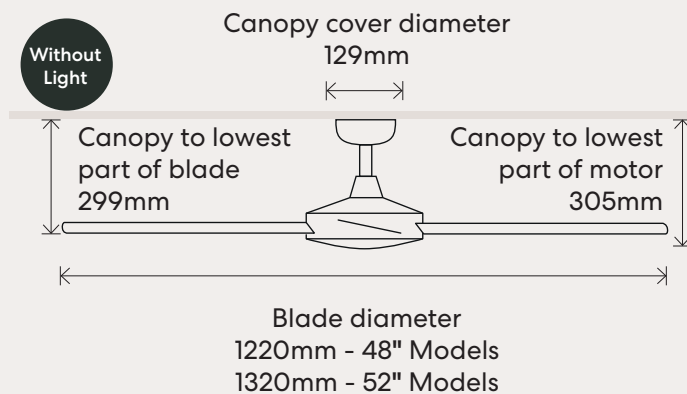

Reversible:	Yes (via motor)
Ceiling Mount Angle:	0-15°
Blade Pitch:	13° (Approx)

If installed with remote control the fan is suitable for flat ceilings only.

About the Light

Light Type:	E27
Number of Globes:	2
Dimmable:	No

Globes are not included. Globes can be max 40 watts each.

Performance 48" Models

Speed	Motor Wattage	RPM	Airflow
1	16w	130	4,860 m3/hr
2	30w	180	6,480 m3/hr
3	55w	230	10,800 m3/hr

Performance 52" Models

Speed	Motor Wattage	RPM	Airflow
1	16w	120	5,400m3/hr
2	31w	170	7,200 m3/hr
3	55w	220	12,000 m3/hr

Dimensions

Extension Rods

CRADAC90WH
White 900mm

CRADAC90MB
Black 900mm

Remote

CCADRf1
Remote Control