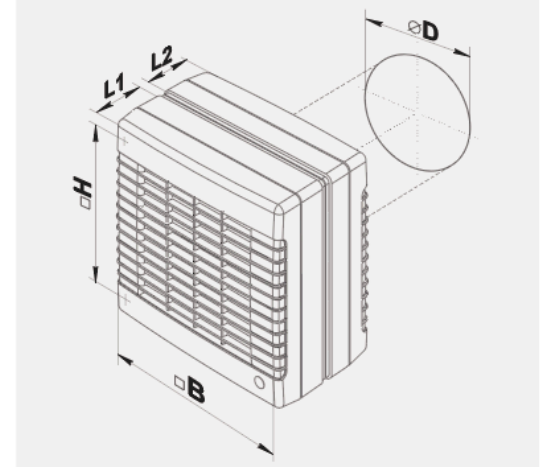

Dimensions (mm)

Model	D	B	L1	L2	H
125	125	190	58	53	173
150	150	212	66	60	195