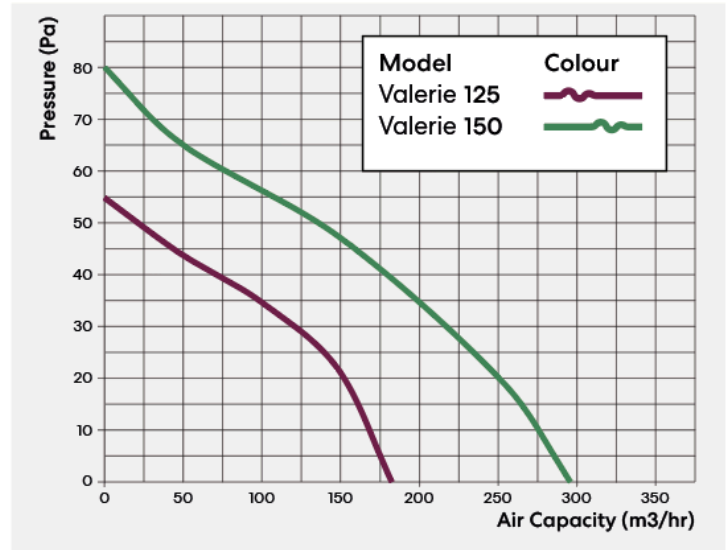

Valerie Series

A high quality window mounted fan designed for domestic use. Most commonly installed in bathrooms and kitchens & available in two sizes.

IP24
Rated

ABS
Plastic

2
Year

2 year
replacement
warranty

Valerie 125: EWWUMA1

Valerie 150: EWWUMA2

The Valerie can also be installed on a wall and may actually be well suited to wall installation with limited cavity space. If you intend to use this fan as a wall mounted fan, the easiest thing to do is to discard the provided rear and replace this with a more suitable external vent.

	Valerie 125	Valerie 150
Voltage	220-240	220-240
Current (A)	0.1	0.13
Power (w)	22	26
Noise Level dB(A)	35	41
RPM (min-1)	2400	2400
Capacity (m³/hr)	185	295
Capacity (l/s)	51.43	82.01
Capacity (CFM)	108.96	173.75
Wall Hole Size (mm)	130	155
Window Hole Size (mm)	150-160	175-194
Protection Rating	IP24	IP24

This fan requires hard-wiring by an electrician.